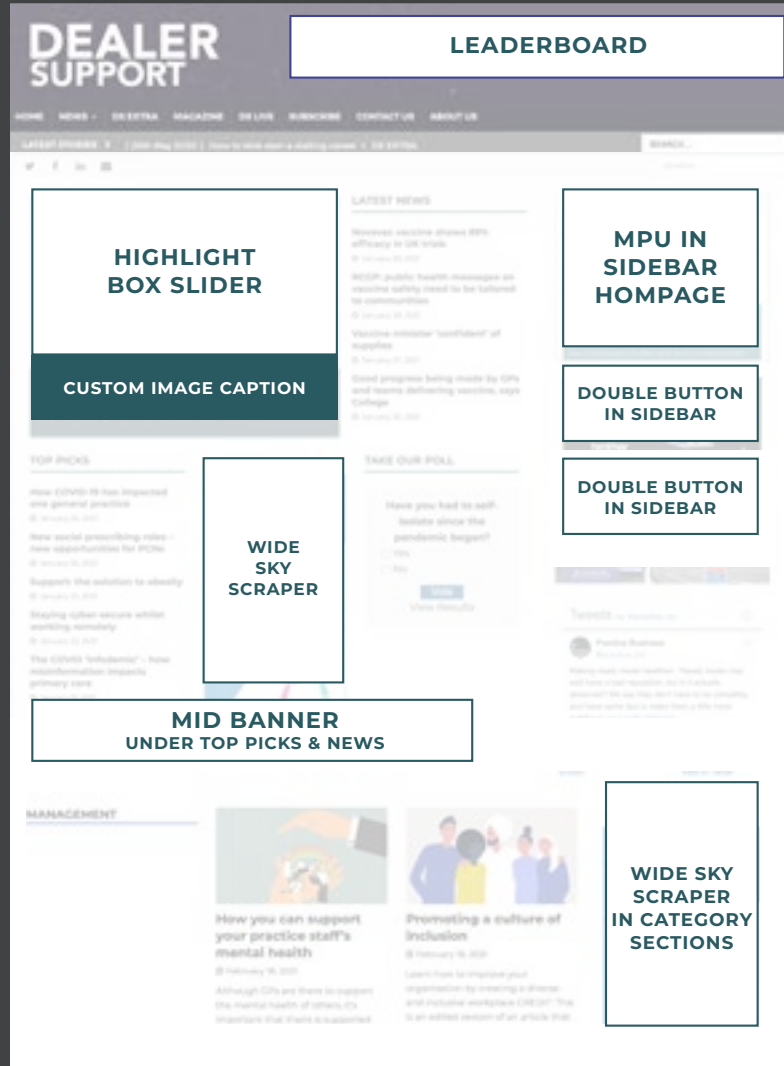

Dealer Support

Copy & Specs Information 2021

HIGHLIGHT BOX SLIDER
Dimensions: 588px X 283px

WIDE SKY SCRAPER
Dimensions: 240px X 400px

MID BANNER UNDER TOP PICKS & NEWS
Dimensions: 728px X 90px

Please supply website advertising as a web ready GIF, animated GIF, JPG or SWF.

All documents must be RGB and the file size should not exceed 80kb

CROSS WEBSITE LEADERBOARD
Dimensions: 728px X 90px

MPU IN SIDEBAR HOME PAGE
Dimensions: 300px X 250px

DOUBLE BUTTON IN SIDEBAR
Dimensions: 300px X 125px

WIDE SKY SCRAPER BELOW THE FOLD
Dimensions: 240px X 400px

CROSS WEBSITE LEADERBOARD
Dimensions: 728px X 90px

SIDEBAR MPU
Dimensions: 300px X 250px

SIDEBAR DOUBLE BUTTON
Dimensions: 300px X 125px

SIDEBAR SINGLE BUTTON
Dimensions: 145px X 145px

LEAD BANNER ADVERT

Dimensions:

600px wide x 100px high

MID BANNER ADVERT:

Dimensions:

400px X 100px.

SPONSORED CONTENT - LINK ONLY

30 words and URL link